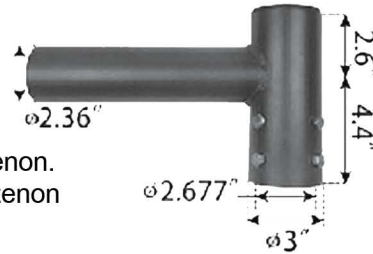

SB2.5S90-D

Single Spoke Bracket

The Bracket is designed to mount over 2-3/8" (60mm) O.D. vertical tenon. One fixtures can be mounted to the round external mount horizontal tenon and adjusted horizontally.

SB2.5TW180-D

Twin Spoke Bracket 180° Arms

The Bracket is designed to mount over 2-3/8" (60mm) O.D. vertical tenon. Two fixtures can be mounted to the round external mount horizontal tenons and adjusted horizontally.

SB2.5TW90-D

Twin Spoke Bracket 90° Arms

The Bracket is designed to mount over 2-3/8" (60mm) O.D. vertical tenon. Two fixtures can be mounted to the round external mount horizontal tenons and adjusted horizontally.

SB2.5QD90-D

Quad Spoke Bracket 90° Arms

The Bracket is designed to mount over 2-3/8" (60mm) O.D. vertical tenon. Four fixtures can be mounted to the round external mount horizontal tenons and adjusted horizontally.