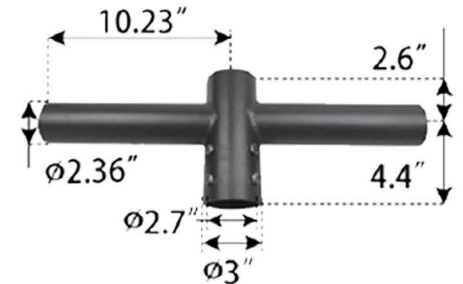

SB2.5S90-D

Single Spoke Bracket

The Bracket is designed to mount over 2-3/8" (60mm) O.D. vertical tenon. One fixtures can be mounted to the round external mount horizontal tenon and adjusted horizontally.

SB2.5TW180-D

Twin Spoke Bracket 180° Arms

The Bracket is designed to mount over 2-3/8" (60mm) O.D. vertical tenon. Two fixtures can be mounted to the round external mount horizontal tenons and adjusted horizontally.

SB2.5TW90-D

Twin Spoke Bracket 90° Arms

The Bracket is designed to mount over 2-3/8" (60mm) O.D. vertical tenon. Two fixtures can be mounted to the round external mount horizontal tenons and adjusted horizontally.

SB2.5QD90-D

Quad Spoke Bracket 90° Arms

The Bracket is designed to mount over 2-3/8" (60mm) O.D. vertical tenon. Four fixtures can be mounted to the round external mount horizontal tenons and adjusted horizontally.