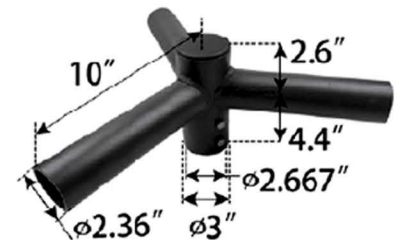

SB2.5S90-D

Single Spoke Bracket

The Bracket is designed to mount over 2-3/8" (60mm) O.D. vertical tenon. One fixtures can be mounted to the round external mount horizontal tenon and adjusted horizontally.

SB2.5TW180-D

Twin Spoke Bracket 180° Arms

The Bracket is designed to mount over 2-3/8" (60mm) O.D. vertical tenon. Two fixtures can be mounted to the round external mount horizontal tenons and adjusted horizontally.

SB2.5TW90-D

Twin Spoke Bracket 90° Arms

The Bracket is designed to mount over 2-3/8" (60mm) O.D. vertical tenon. Two fixtures can be mounted to the round external mount horizontal tenons and adjusted horizontally.

SB2.5TR120-D

Triple Spoke Bracket 120° Arms

The Bracket is designed to mount over 2-3/8" (60mm) O.D. vertical tenon. Three fixtures can be mounted to the round external mount horizontal tenons and adjusted horizontally.