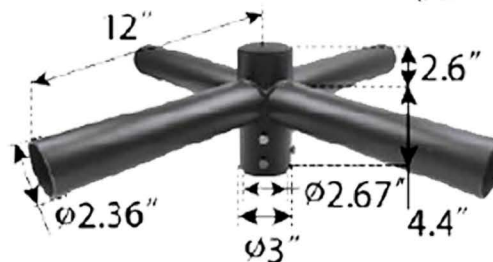

SB2.5TW180-D

Twin Spoke Bracket 180° Arms

The Bracket is designed to mount over 2-3/8" (60mm) O.D. vertical tenon. Two fixtures can be mounted to the round external mount horizontal tenons and adjusted horizontally.

SB2.5TW90-D

Twin Spoke Bracket 90° Arms

The Bracket is designed to mount over 2-3/8" (60mm) O.D. vertical tenon. Two fixtures can be mounted to the round external mount horizontal tenons and adjusted horizontally.

SB2.5TR120-D

Triple Spoke Bracket 120° Arms

The Bracket is designed to mount over 2-3/8" (60mm) O.D. vertical tenon. Three fixtures can be mounted to the round external mount horizontal tenons and adjusted horizontally.

SB2.5QD90-D

Quad Spoke Bracket 90° Arms

The Bracket is designed to mount over 2-3/8" (60mm) O.D. vertical tenon. Four fixtures can be mounted to the round external mount horizontal tenons and adjusted horizontally.