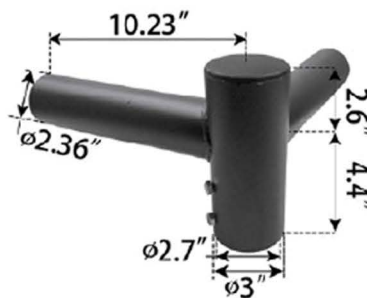

SB2.5S90-D

Single Spoke Bracket

The Bracket is designed to mount over 2-3/8" (60mm) O.D. vertical tenon. One fixtures can be mounted to the round external mount horizontal tenon and adjusted horizontally.

SB2.5TW180-D

Twin Spoke Bracket 180° Arms

The Bracket is designed to mount over 2-3/8" (60mm) O.D. vertical tenon. Two fixtures can be mounted to the round external mount horizontal tenons and adjusted horizontally.

SB2.5TW90-D

Twin Spoke Bracket 90° Arms

The Bracket is designed to mount over 2-3/8" (60mm) O.D. vertical tenon. Two fixtures can be mounted to the round external mount horizontal tenons and adjusted horizontally.

SB2.5TR120-D

Triple Spoke Bracket 120° Arms

The Bracket is designed to mount over 2-3/8" (60mm) O.D. vertical tenon. Three fixtures can be mounted to the round external mount horizontal tenons and adjusted horizontally.