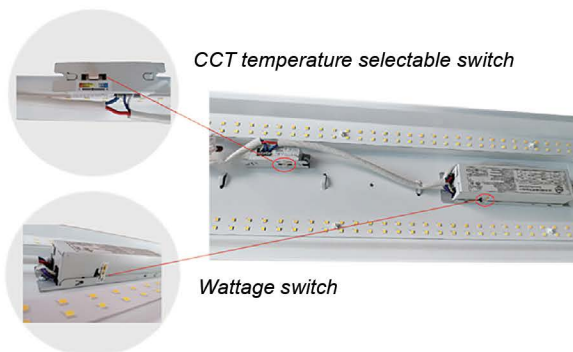

WARRANTY & DETAILS

- UL certification, UL Class 2
- DLC Premium listed
- Complies with RoHS (Restriction on Hazardous Substances) requirements
- Complies with FCC Part 15, class A
- Surge protection (2.5kV)
- 5-year warranty