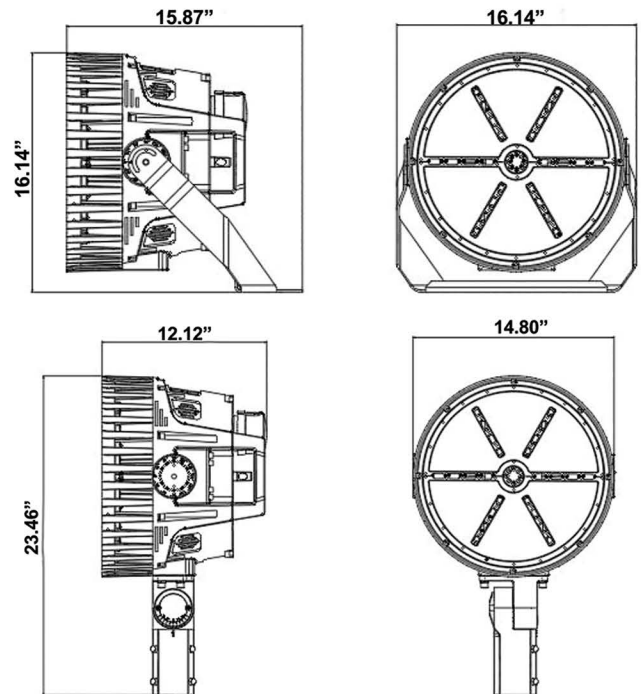

MOUNTING OPTIONS

- * - Yoke mount standard, Slip fitter available

ORDERING INFORMATION

PART#	Color Temp	Lumens	Voltage	Wattage
AST-SP08-600T1PAS3A1	5000K	81,000	100-277V	600

Standard Yoke mount

Available slip fitter mount