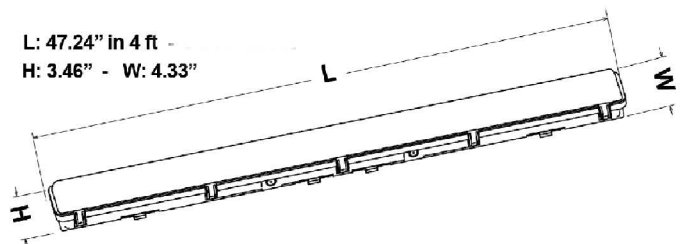

ORDERING INFORMATION

PART #	Length	Color Temp	Lumens	Lumen /watt	Wattage
TS-TPL3-4FT-40W-H-50K	4 FT	5000k	5,600	140	40

WARRANTY & DETAILS

- * ETL listed
- * DLC Premium 5.1 Listed
- * 5-year warranty of all electronics and housing

DIMENSIONS

ACCESSORIES

- * BLD-CM20N-8W Emergency back-up

PHOTOMETRIC DATA

LUMINOUS INTENSITY DISTRIBUTION DIAGRAM

CO PLANE ISOLUX DIAGRAM (UNIT:lx)

SPECTRUM DATA 40W @ 5000K