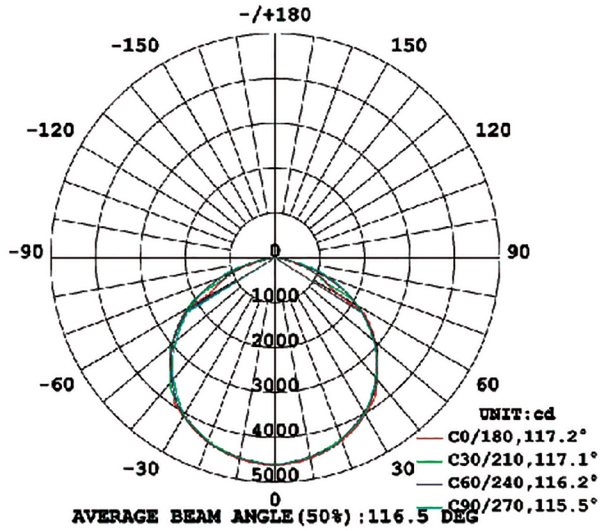

ORDERING INFORMATION

PART #	Length	Color Temp	Lumens	Lumen /watt	Wattage
TS-TPL3-4FT-40W-H-50K	4 FT	5000k	5,600	140	40

WARRANTY & DETAILS

- * ETL listed
- * DLC Premium 5.1 Listed
- * 5-year warranty of all electronics and housing

DIMENSIONS

ACCESSORIES

- * BLD-CM20N-8W Emergency back-up

PHOTOMETRIC DATA

LUMINOUS INTENSITY DISTRIBUTION DIAGRAM

CO PLANE ISOLUX DIAGRAM (UNIT:lx)

SPECTRUM DATA 40W @ 5000K