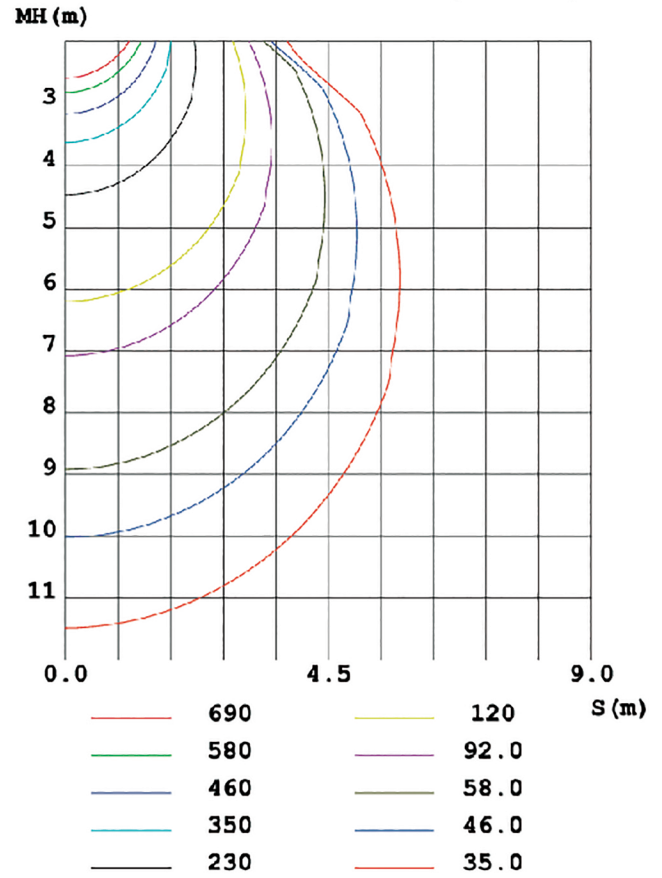

ORDERING INFORMATION

PART #	Length	Color Temp	Lumens	Lumen /watt	Wattage
TS-TPL3-4FT-40W-H-50K	4 FT	5000k	5,600	140	40

WARRANTY & DETAILS

- * ETL listed
- * DLC Premium 5.1 Listed
- * 5-year warranty of all electronics and housing

DIMENSIONS

ACCESSORIES

- * BLD-CM20N-8W Emergency back-up

PHOTOMETRIC DATA

LUMINOUS INTENSITY DISTRIBUTION DIAGRAM

CO PLANE ISOLUX DIAGRAM (UNIT:lx)

SPECTRUM DATA 40W @ 5000K