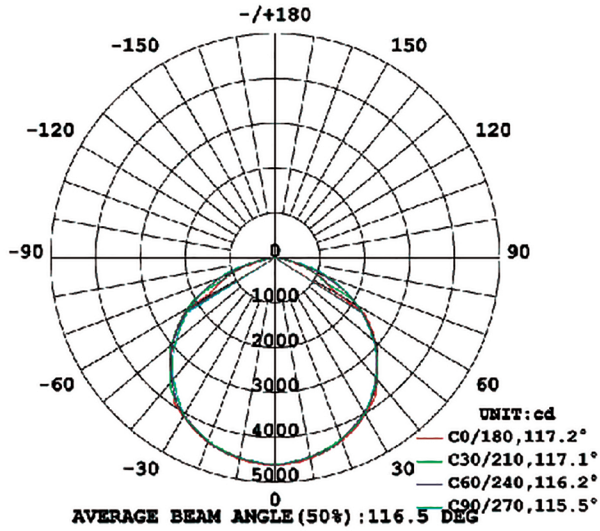

ORDERING INFORMATION

PART #	Length	Color Temp	Lumens	Lumen /watt	Wattage
TS-TPL3-4FT-40W-H-50K	4 FT	5000k	5,600	140	40
TS-TPL3-8FT70W-H-50K	8 FT	5000k	9,800	140	70

WARRANTY & DETAILS

- * ETL listed
- * DLC Premium 5.1 Listed
- * 5-year warranty of all electronics and housing

DIMENSIONS

L: 47.24" in 4 ft - 94.48" in 8 ft
H: 3.46" - W: 4.33"

ACCESSORIES

- * BLD-CM20N-8W Emergency back-up

PHOTOMETRIC DATA

LUMINOUS INTENSITY DISTRIBUTION DIAGRAM

CO PLANE ISOLUX DIAGRAM (UNIT:lx)

SPECTRUM DATA 40W @ 5000K