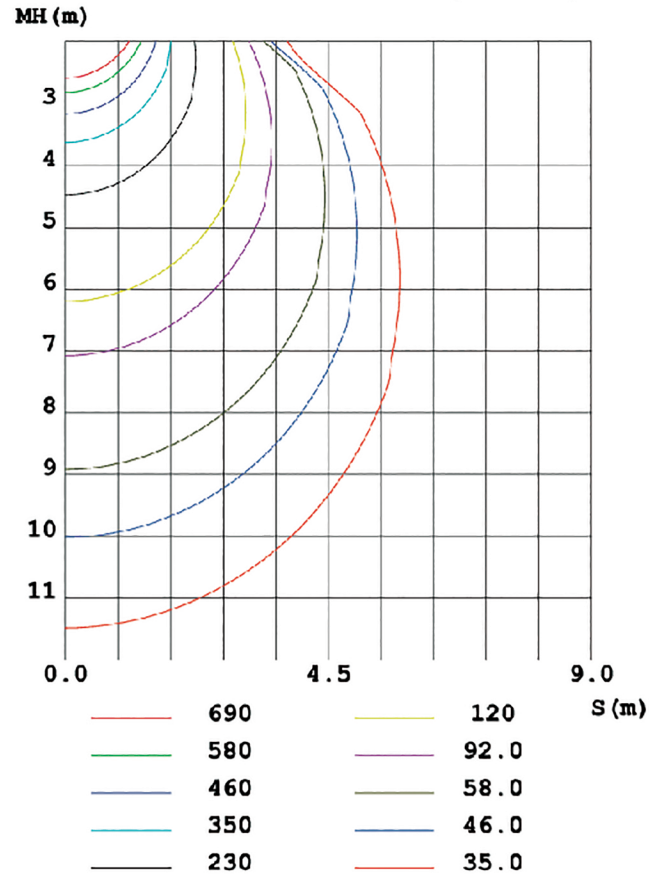

ORDERING INFORMATION

PART #	Length	Color Temp	Lumens	Lumen /watt	Wattage
TS-TPL3-4FT-40W-H-50K	4 FT	5000k	5,600	140	40
TS-TPL3-8FT70W-H-50K	8 FT	5000k	9,800	140	70

WARRANTY & DETAILS

- * ETL listed
- * DLC Premium 5.1 Listed
- * 5-year warranty of all electronics and housing

DIMENSIONS

L: 47.24" in 4 ft - 94.48" in 8 ft
H: 3.46" - W: 4.33"

ACCESSORIES

- * BLD-CM20N-8W Emergency back-up

PHOTOMETRIC DATA

LUMINOUS INTENSITY DISTRIBUTION DIAGRAM

CO PLANE ISOLUX DIAGRAM (UNIT:lx)

SPECTRUM DATA 40W @ 5000K