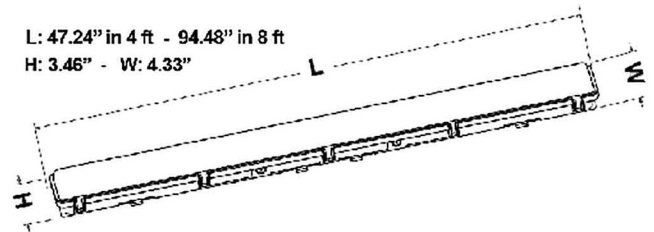

ORDERING INFORMATION

PART #	Length	Color Temp	Lumens	Lumen /watt	Wattage
TS-TPL3-4FT-40W-H-50K	4 FT	5000k	5,600	140	40
TS-TPL3-8FT70W-H-50K	8 FT	5000k	9,800	140	70

WARRANTY & DETAILS

- * ETL listed
- * DLC Premium 5.1 Listed
- * 5-year warranty of all electronics and housing

DIMENSIONS

L: 47.24" in 4 ft - 94.48" in 8 ft
H: 3.46" - W: 4.33"

ACCESSORIES

- * BLD-CM20N-8W Emergency back-up

PHOTOMETRIC DATA

LUMINOUS INTENSITY DISTRIBUTION DIAGRAM

CO PLANE ISOLUX DIAGRAM (UNIT:lx)

SPECTRUM DATA 40W @ 5000K