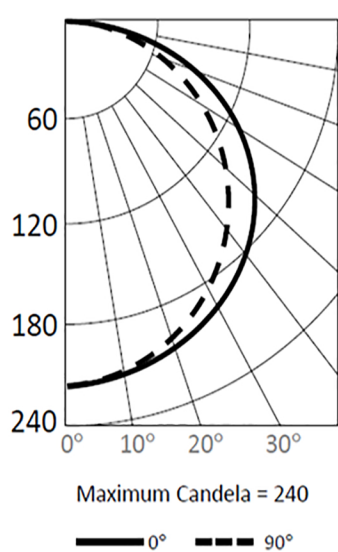

Part No	UC02 9"	UC02 12"	UC02 18"	UC02 24"	UC02 33"	UC02 42"
Color temp	CCT 3,4,5K	CCT 3,4,5K	CCT 3,4,5K	CCT 3,4,5K	CCT 3,4,5K	CCT 3,4,5K
Lumens	320	400	650	850	1,250	1,660
Lumen/w	80	80	82	85	83	83
CRI	> 80 Ra	> 80 Ra	> 80 Ra	> 80 Ra	> 80 Ra	> 80 Ra
Input Voltage	120V	120V	120V	120V	120V	120V
Power Frequency	50 / 60 Hz	50 / 60 Hz	50 / 60 Hz	50 / 60 Hz	50 / 60 Hz	50 / 60 Hz
Power factor	> 0.90	> 0.90	> 0.90	> 0.90	> 0.90	> 0.90
Total Harmonic Distortion	< 20%	< 20%	< 20%	< 20%	< 20%	< 20%
Fixture Material	Painted Steel & polycarbonate lens	Painted Steel & polycarbonate lens	Painted Steel & polycarbonate lens	Painted Steel & polycarbonate lens	Painted Steel & polycarbonate lens	Painted Steel & polycarbonate lens
Life Span	>50,000 Hrs	>50,000 Hrs	>50,000 Hrs	>50,000 Hrs	>50,000 Hrs	>50,000 Hrs
Operating Temperature	-4°F to 104°F	-4°F to 104°F	-4°F to 104°F	-4°F to 104°F	-4°F to 104°F	-4°F to 104°F
TRIAC Dimmable	YES	YES	YES	YES	YES	YES

PHOTOMETRIC DATA

24" undercabinet : 850 Lumens