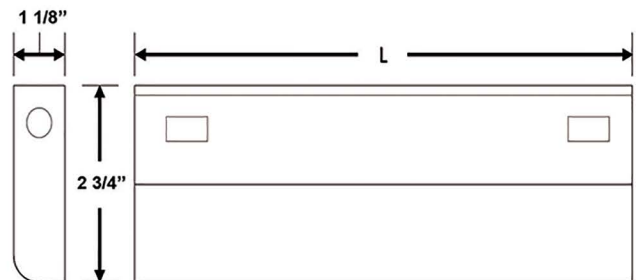

DIMENSIONS