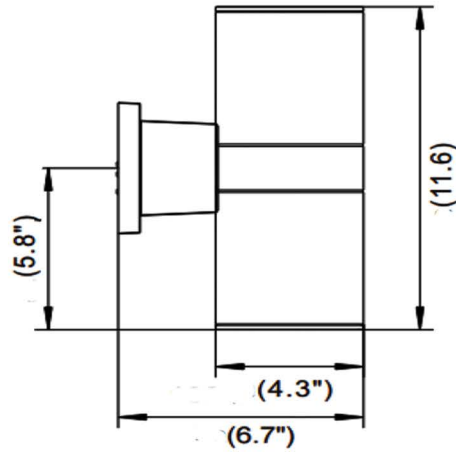

This wall sconce, also known as LED Up / Down cylinder light, is a bidirectional light, with 20W integrated LED's throwing light in the upward and downward direction. The total brightness is high enough to brighten up a large area of the wall. This light is UL listed and come with a Manufacturer's warranty of 5 years.

WARRANTY & DETAILS

- * UL listed for wet locations
- * Complies with FCC part 15, Class B
- * Surge immunity protection (2KV)
- * 5-year warranty of all electronics and housing

DIMENSIONS

FEATURES

- * Color temperature CCT: 3K, 4K, 5K
- * Wattage: 20W
- * 120-277 VAC 60 Hz input voltage providing long-life LEDs with 50,000 hours of operation
- * 2,000 lumens with 100 lm/W
- * Power factor > 0.90
- * Color rendering Index > 80
- * Black Aluminum housing and glass lenses
- * Easy installation in new construction and retrofit
- * Total harmonic distortion <20%
- * Integrated photocell

ORDERING INFORMATION

Part #	CCT	Wattage	Lumens/W	Total Lumens
ALS-WP602L-CCT-BLK	3K/4K,5K	20	100	2,000