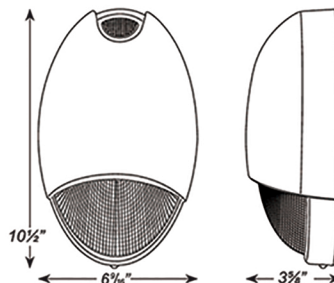

MOUNTING

- * Universal knockout pattern on back plate for wall mount
- * Treaded opening at the top of the enclosure for conduit mount

DIMENSIONS

HOUSING

- * Decorative, low profile, architectural design.
- * Die-cast aluminum housing
- * Durable powder-coated finish in dark bronze
- * Sealed and gasketed