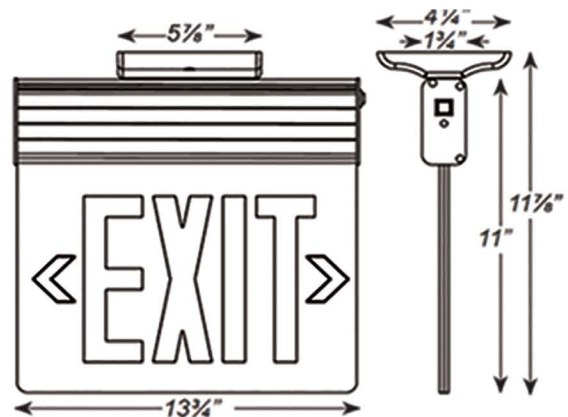

DIMENSIONS

MOUNTING

- Aluminum mounting canopy included for top, end or back mount