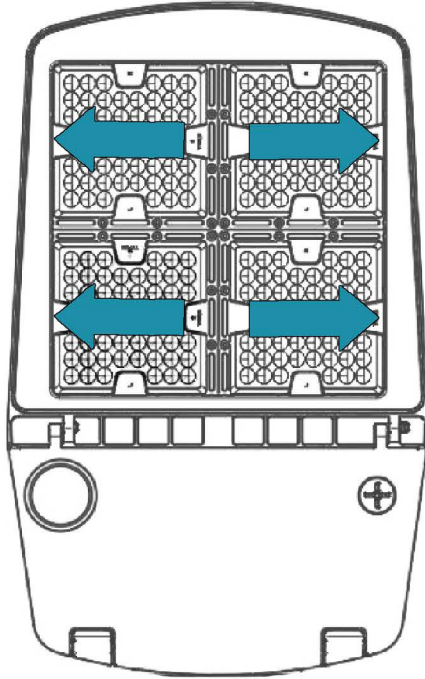

ADJUSTABLE LIGHT DISTRIBUTION

This Shoebox Area Light is fitted with 4 identical lenses. These 4 lenses can be turned in all directions depending on the desired light distribution.

Type II