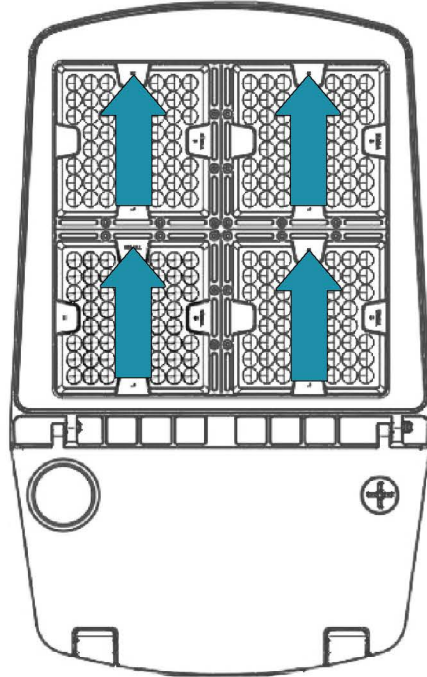

ADJUSTABLE LIGHT DISTRIBUTION

This Shoebox Area Light is fitted with 4 identical lenses. These 4 lenses can be turned in all directions depending on the desired light distribution.

Type III