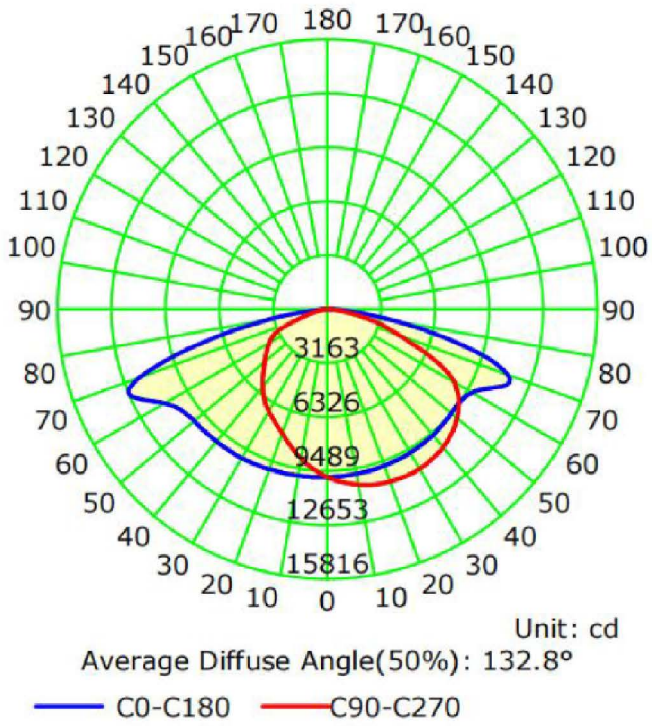

Trunnion mount

A. 23 1/4" B. 26 1/4"
C. 13 1/4" D. 3 1/8"

PHOTOMETRIC DATA

LUMINOUS INTENSITY DISTRIBUTION CURVE

ILLUMINANCE AT A DISTANCE

ADJUSTABLE LIGHT DISTRIBUTION

This Shoebox Area Light is fitted with 4 identical lenses. These 4 lenses can be turned in all directions depending on the desired light distribution.