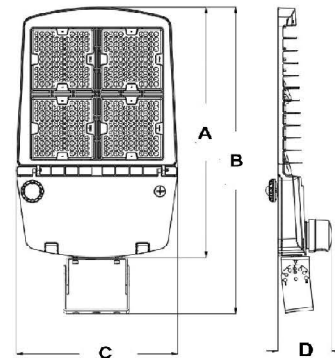

MOUNTING OPTIONS & DIMENSIONS

* Trunnion and Slip-fitter mounting accessories are adjustable up to 90 degrees in both directions.

Slip fitter mount

A. 23 1/4" B. 27 3/4"
C. 13 1/4" D. 3 1/8"

Direct mount

A. 23 1/4" B. 27 7/8" C. 13 1/4" D. 6 3/16"

Trunnion mount

A. 23 1/4" B. 26 1/4"
C. 13 1/4" D. 3 1/8"

PHOTOMETRIC DATA

LUMINOUS INTENSITY DISTRIBUTION CURVE

ILLUMINANCE AT A DISTANCE

ADJUSTABLE LIGHT DISTRIBUTION

This Shoebox Area Light is fitted with 4 identical lenses. These 4 lenses can be turned in all directions depending on the desired light distribution.