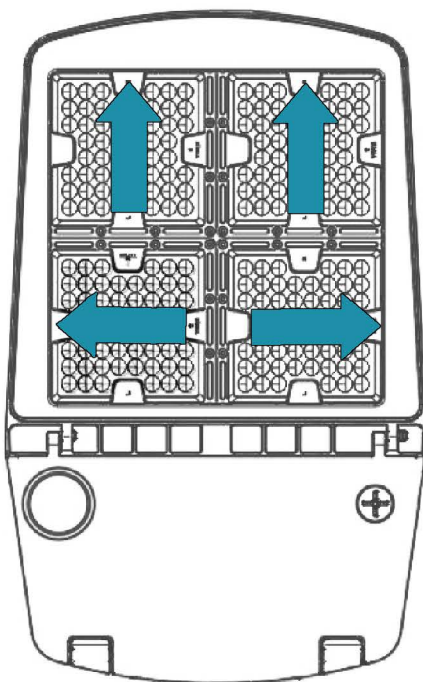

ADJUSTABLE LIGHT DISTRIBUTION

This Shoebox Area Light is fitted with 4 identical lenses. These 4 lenses can be turned in all directions depending on the desired light distribution.

Type IV