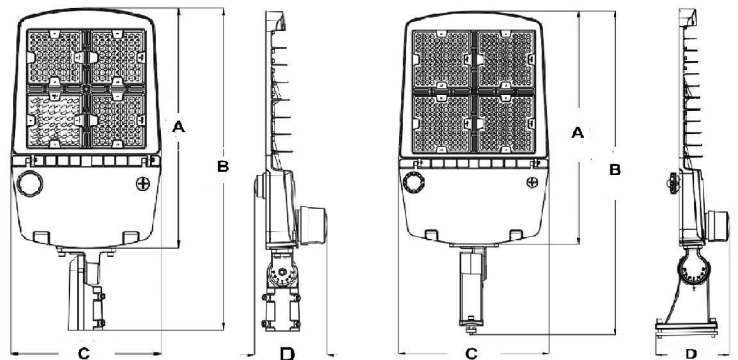

ORDERING INFORMATION

PART #	Color Temp	Lumens	Lumen/watt	Wattage	Mounting & Sensor options
ALS-A1-41L-27-5K	5000K	41,280	172	240	Trunnion Mount: ALS-TR
					Direct Mount: ALS-DMT
					Slip Fitter Mount: ALS-SF
Sensor option: ALS-A1-MMS Sold Separately					

MOUNTING OPTIONS & DIMENSIONS

* Trunnion and Slip-fitter mounting accessories are adjustable up to 90 degrees in both directions.

Slip fitter mount

A. 23 1/4" B. 27 3/4"
C. 13 1/4" D. 3 1/8"

Direct mount

A. 23 1/4" B. 27 7/8" C. 13 1/4" D. 6 3/16"