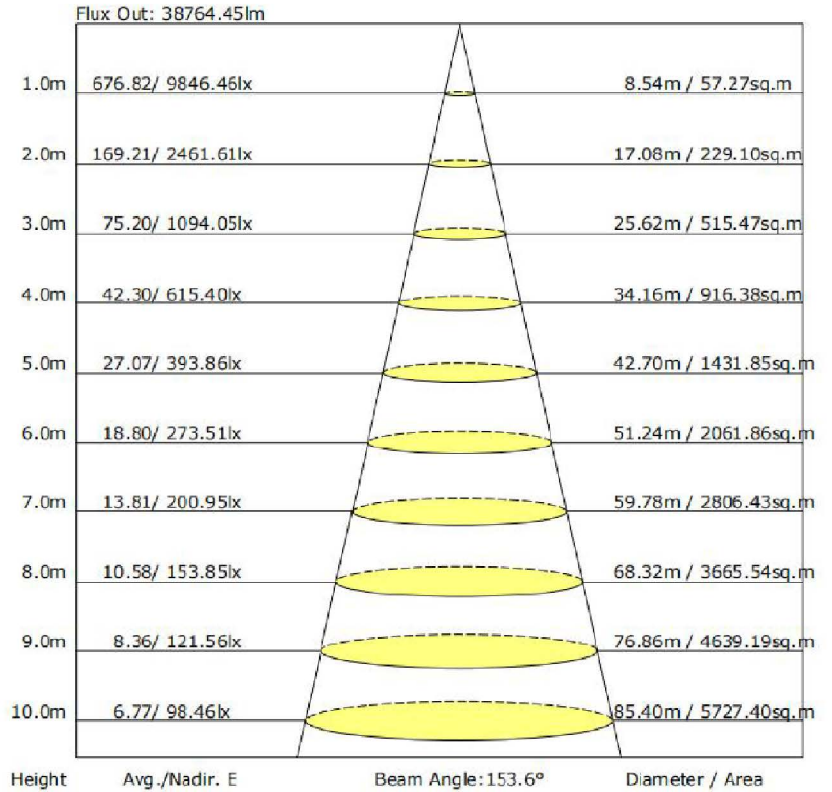

Trunnion mount

A. 23 1/4" B. 26 1/4"
C. 13 1/4" D. 3 1/8"

PHOTOMETRIC DATA

LUMINOUS INTENSITY DISTRIBUTION CURVE

ILLUMINANCE AT A DISTANCE

ADJUSTABLE LIGHT DISTRIBUTION

This Shoebox Area Light is fitted with 4 identical lenses. These 4 lenses can be turned in all directions depending on the desired light distribution.