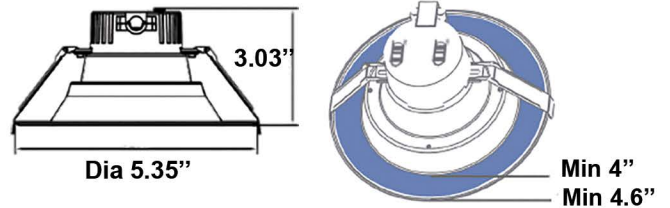

DIMENSIONS